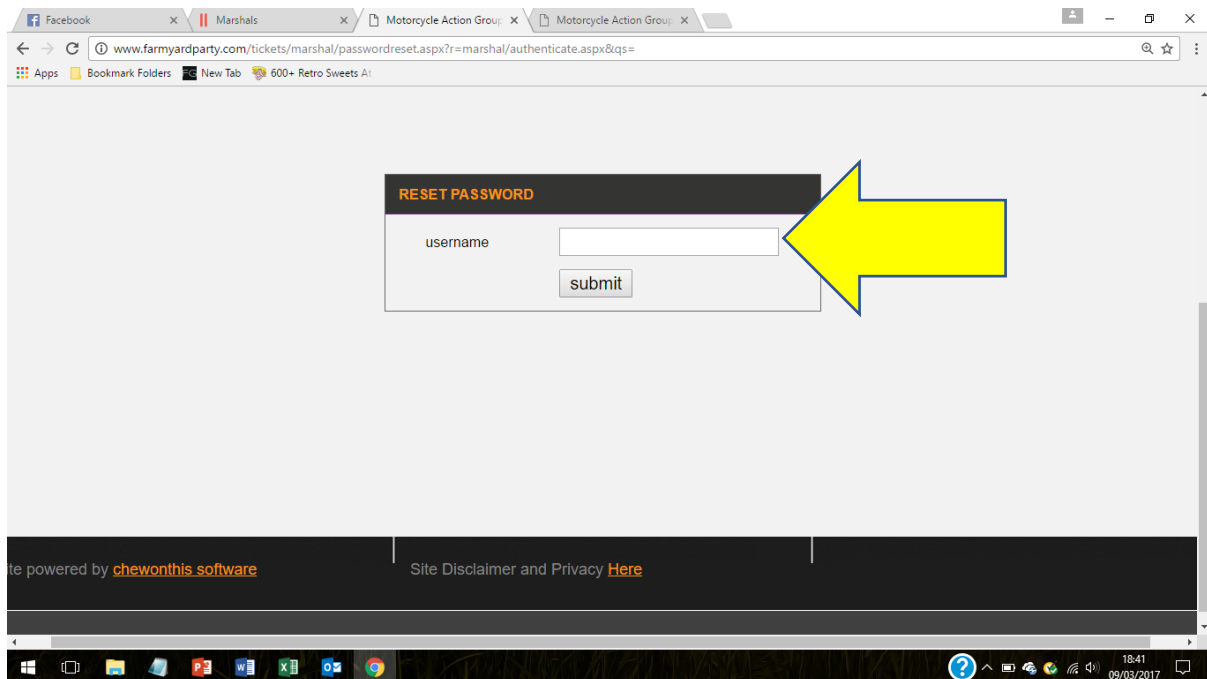

Once you have completed the above instructions, you will receive an email with a new password that you can use to login with.